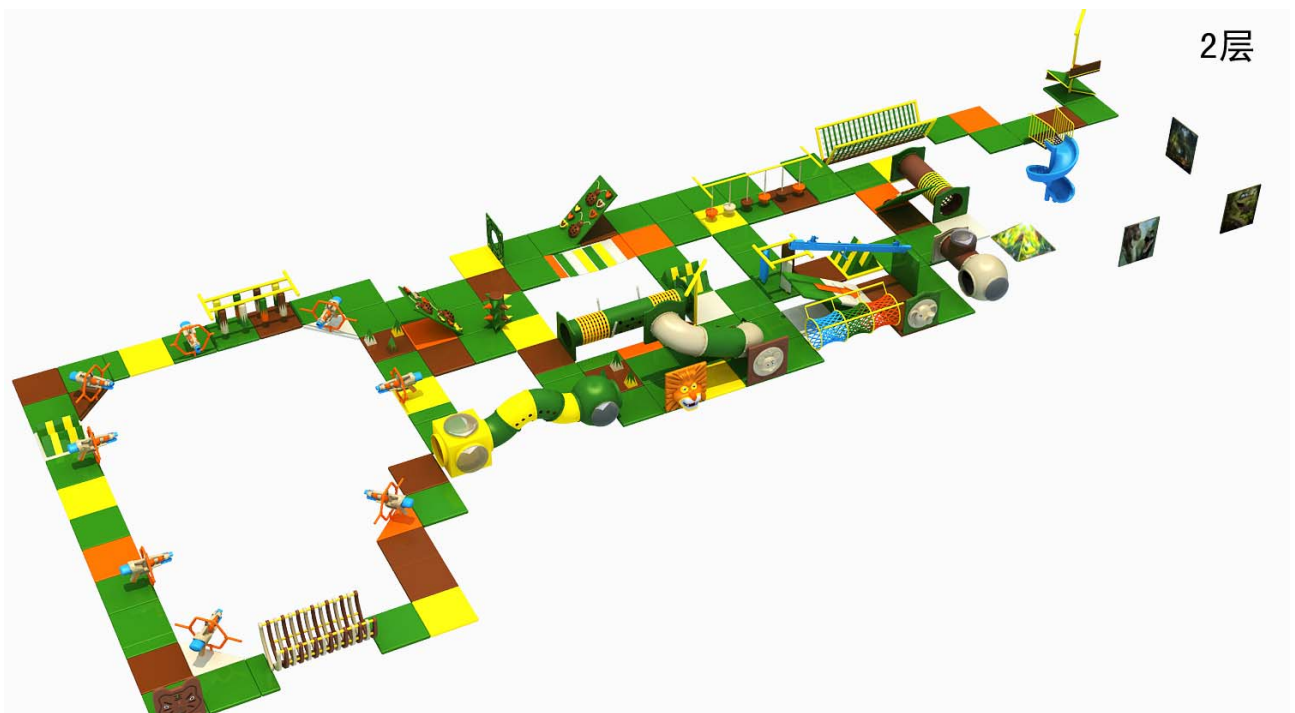

Item No	Name	Pictures	Qty	Unit	Floor 4	Item No	Name	Pictures	Qty	Unit
1	level 4 tube slide			set		14	level 4 tube slide			set
2	cartoon printing			pcs		15	watchtower			pcs
3	room roof			set		16	braver tube			set
4	maze			set		17	forest serching			set
5	train room			set		18	waterwhell			set
6	accessory of train			set		19	trigangle door			set
7	animal door			pcs		20	tee joint			set
8	round ball			set		21	space time tube			set
9	wave tube			pcs		22	square box			pcs
10	hinder			set		23	safety door			pcs
11	space mirror			pcs		24	platform			pcs
12	cross hill			set		25	spider door			pcs
13	animal door			pcs						

Voici quelques exemples de structures avec implantations :